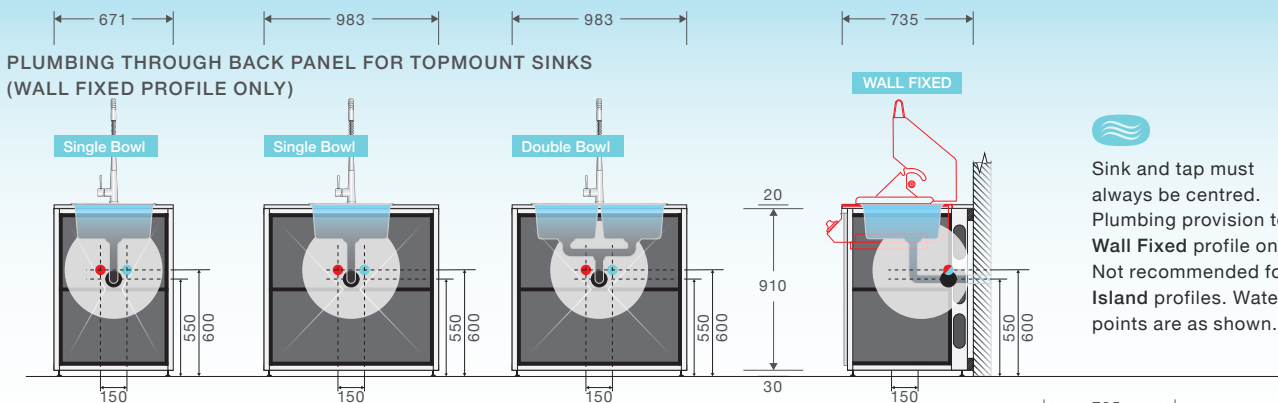

SINK INSTALLATION & PLUMBING