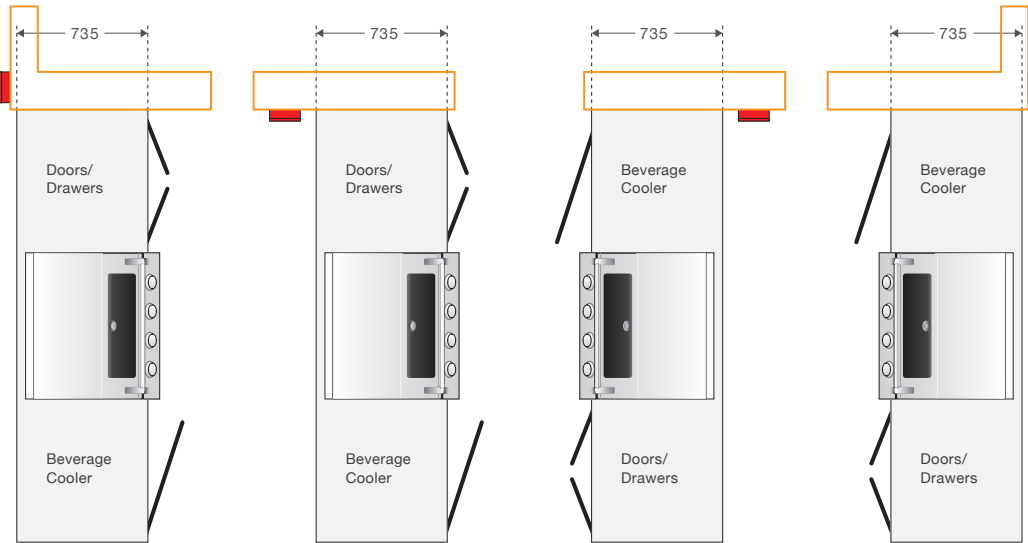

BBQ MODULES & GAS POINTS

NATURAL GAS CONVERSION KITS

BS95167 / Gas Conversion Kit for Signature 3000E with hose and injector.
BS95170K / Gas Conversion Kit with 1.5m hose and injector.

IMPORTANT! It is a legal requirement that shut off valves for natural gas are easily accessible at all times! All Gas installation and plumbing works are to be conducted by a licensed plumber or gasfitter in accordance with AS5601.

SINK INSTALLATION & PLUMBING

BEVERAGE COOLER ELECTRICAL POWER POINTS

SUGGESTED PROXIMITY OF EXTERNAL ELECTRICAL POINTS

TYPICAL PRODUCT WITH ALL ALLOCATED SERVICES