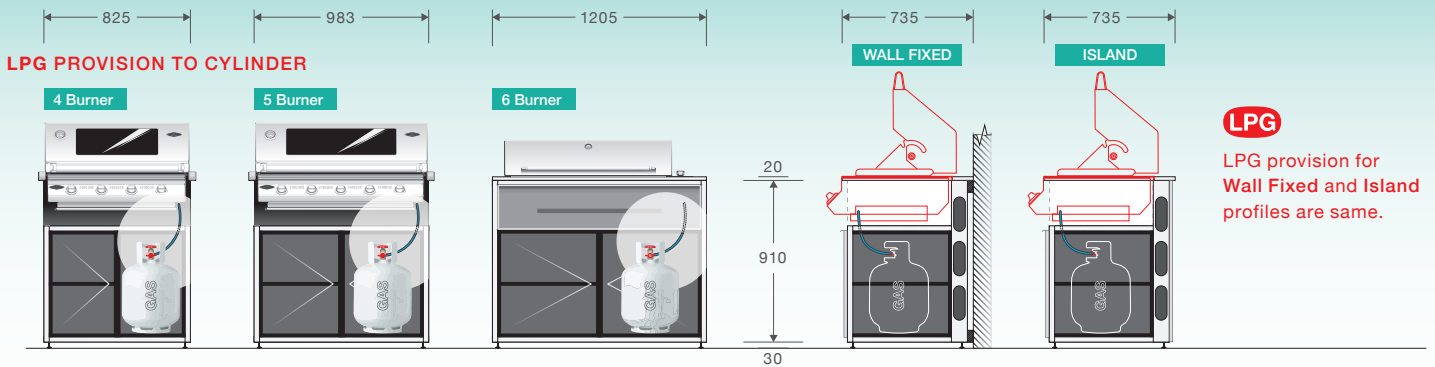

BBQ MODULES & GAS POINTS

NATURAL GAS CONVERSION KITS

BS95167 / Gas Conversion Kit for Signature 3000E with hose and injector.
BS95170K / Gas Conversion Kit with 1.5m hose and injector.

IMPORTANT! It is a legal requirement that shut off valves for natural gas are easily accessible at all times! All Gas installation and plumbing works are to be conducted by a licensed plumber or gasfitter in accordance with AS5601.

SINK INSTALLATION & PLUMBING

BEVERAGE COOLER ELECTRICAL POWER POINTS

SUGGESTED PROXIMITY OF EXTERNAL ELECTRICAL POINTS

TYPICAL PRODUCT WITH ALL ALLOCATED SERVICES