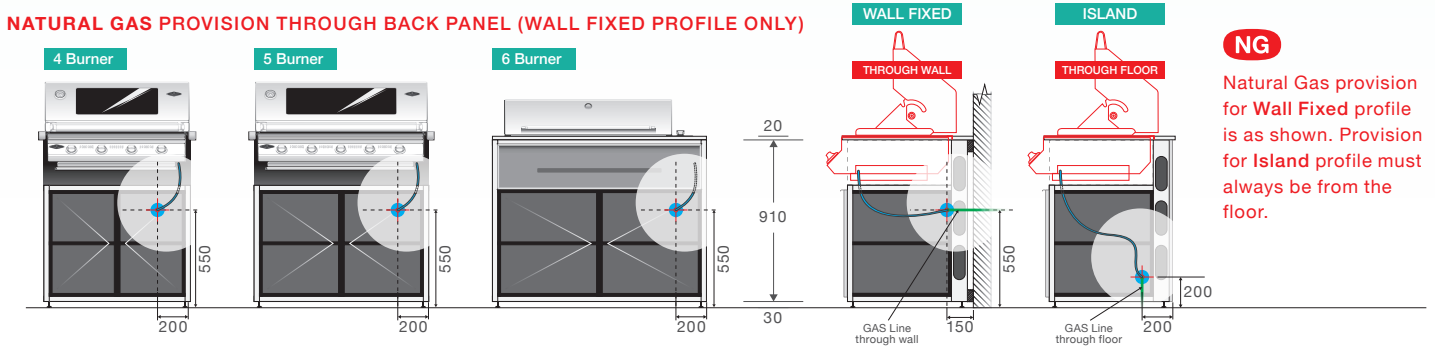

BBQ MODULES & GAS POINTS

NATURAL GAS CONVERSION KITS

BS95167 / Gas Conversion Kit for Signature 3000E with hose and injector.
BS95170K / Gas Conversion Kit with 1.5m hose and injector.

IMPORTANT! It is a legal requirement that shut off valves for natural gas are easily accessible at all times! All Gas installation and plumbing works are to be conducted by a licensed plumber or gasfitter in accordance with AS5601.

SINK INSTALLATION & PLUMBING

BEVERAGE COOLER ELECTRICAL POWER POINTS

SUGGESTED PROXIMITY OF EXTERNAL ELECTRICAL POINTS

TYPICAL PRODUCT WITH ALL ALLOCATED SERVICES