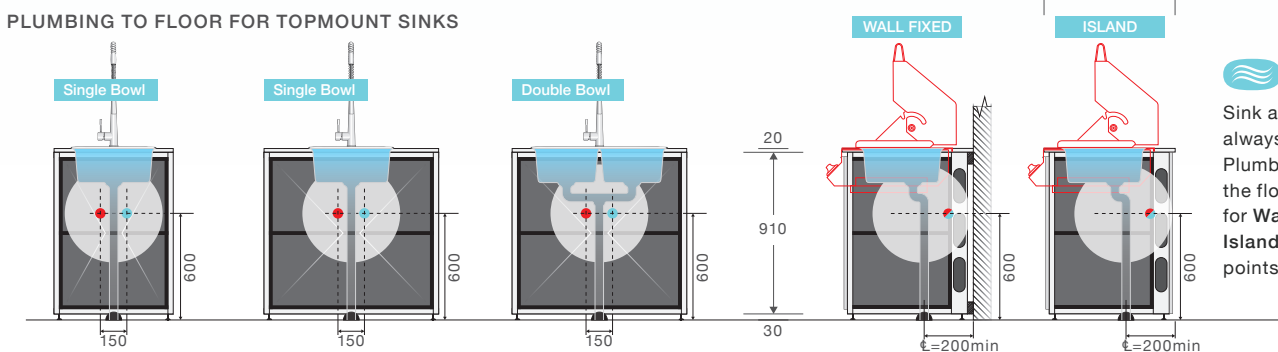

BBQ MODULES & GAS POINTS

NATURAL GAS CONVERSION KITS

BS95167 / Gas Conversion Kit for Signature 3000E with hose and injector.
BS95170K / Gas Conversion Kit with 1.5m hose and injector.

IMPORTANT! It is a legal requirement that shut off valves for natural gas are easily accessible at all times! All Gas installation and plumbing works are to be conducted by a licensed plumber or gasfitter in accordance with AS5601.

SINK INSTALLATION & PLUMBING

BEVERAGE COOLER ELECTRICAL POWER POINTS

SUGGESTED PROXIMITY OF EXTERNAL ELECTRICAL POINTS

TYPICAL PRODUCT WITH ALL ALLOCATED SERVICES