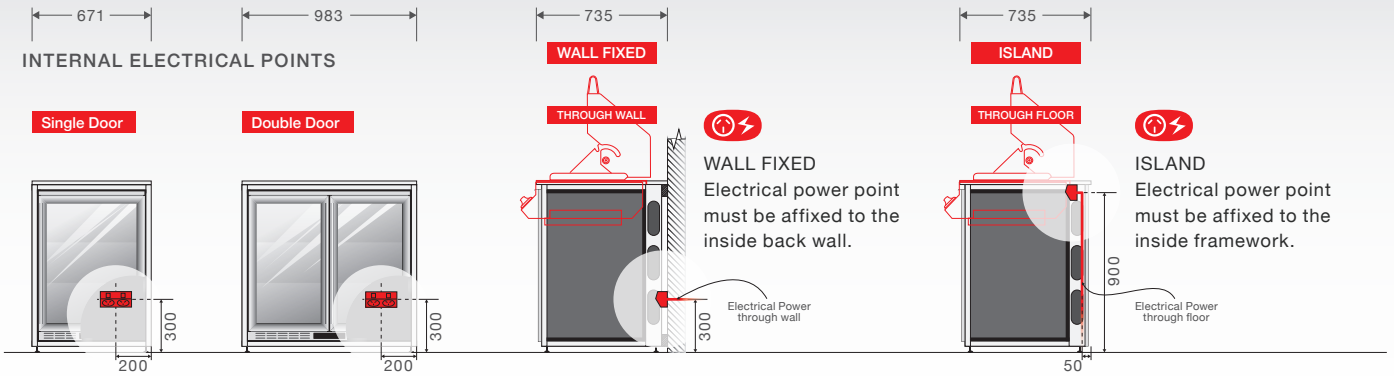

BEVERAGE COOLER ELECTRICAL POWER POINTS