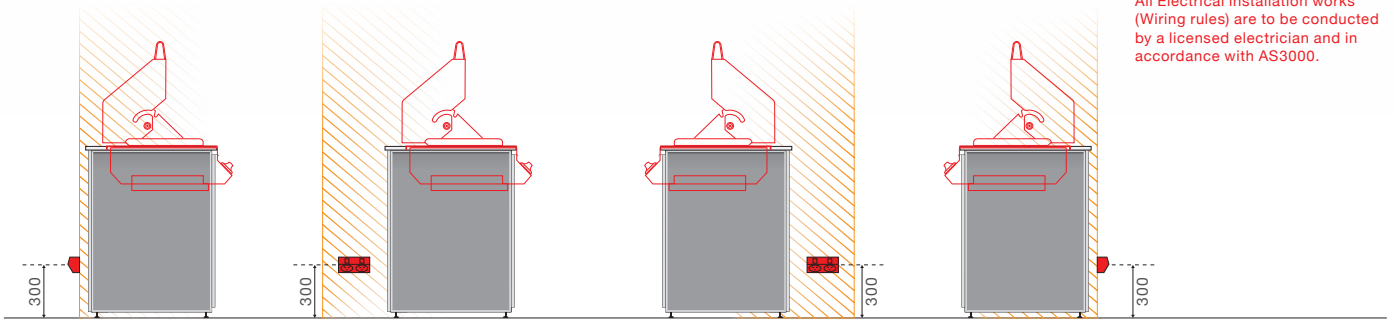

SUGGESTED PROXIMITY OF EXTERNAL ELECTRICAL POINTS